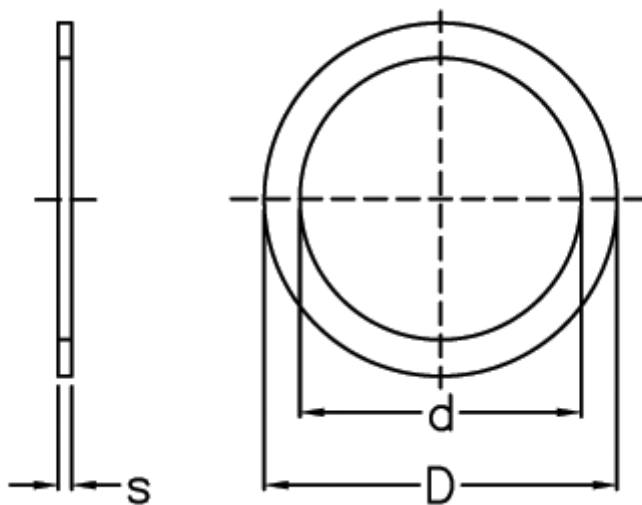

Article number: 0130389

Description: Support washer  
12x18x1,2 DIN 988

## Measures

---

d	= 12
D	= 18
Description	= 12x18x1,2
s	= 1.2
tol	= -0.05
Weight kg/1000	= 1.330